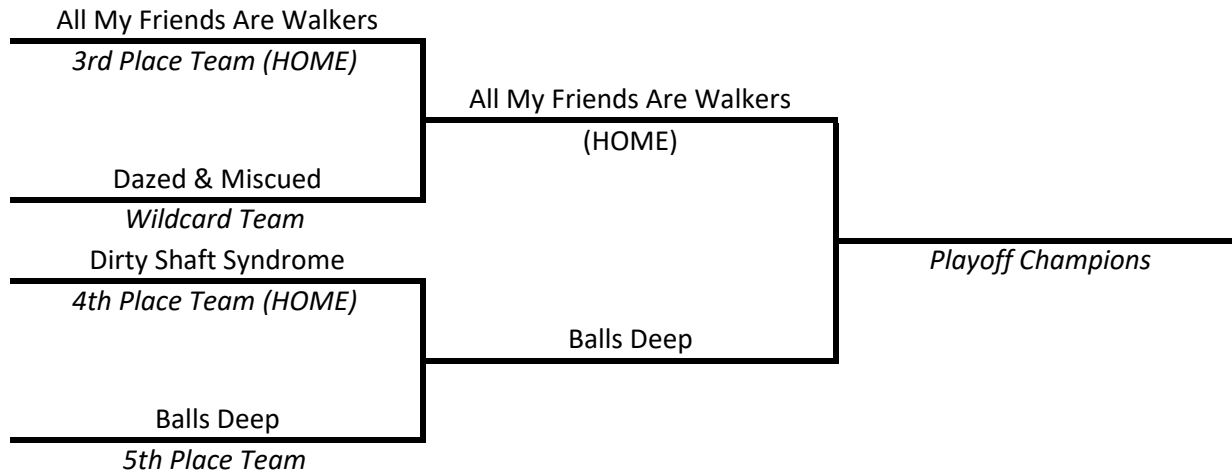

★ PLAYOFFS ★

GOLD TIER

Divisions Of 14 To 16 Teams

**Division Champions (First Place At The End Of The Session), Second Place In Division Standings
AND Playoff Champions Advance To The \$75,000 World Qualifier Tournament**

Division Champions: Lucky Johns
2nd Place Team: Group Therapy

Please see the schedule on your APA Online Member Services account to see when you play

All players must play at least 6 matches with a team during regular session to gain eligibility into playoffs